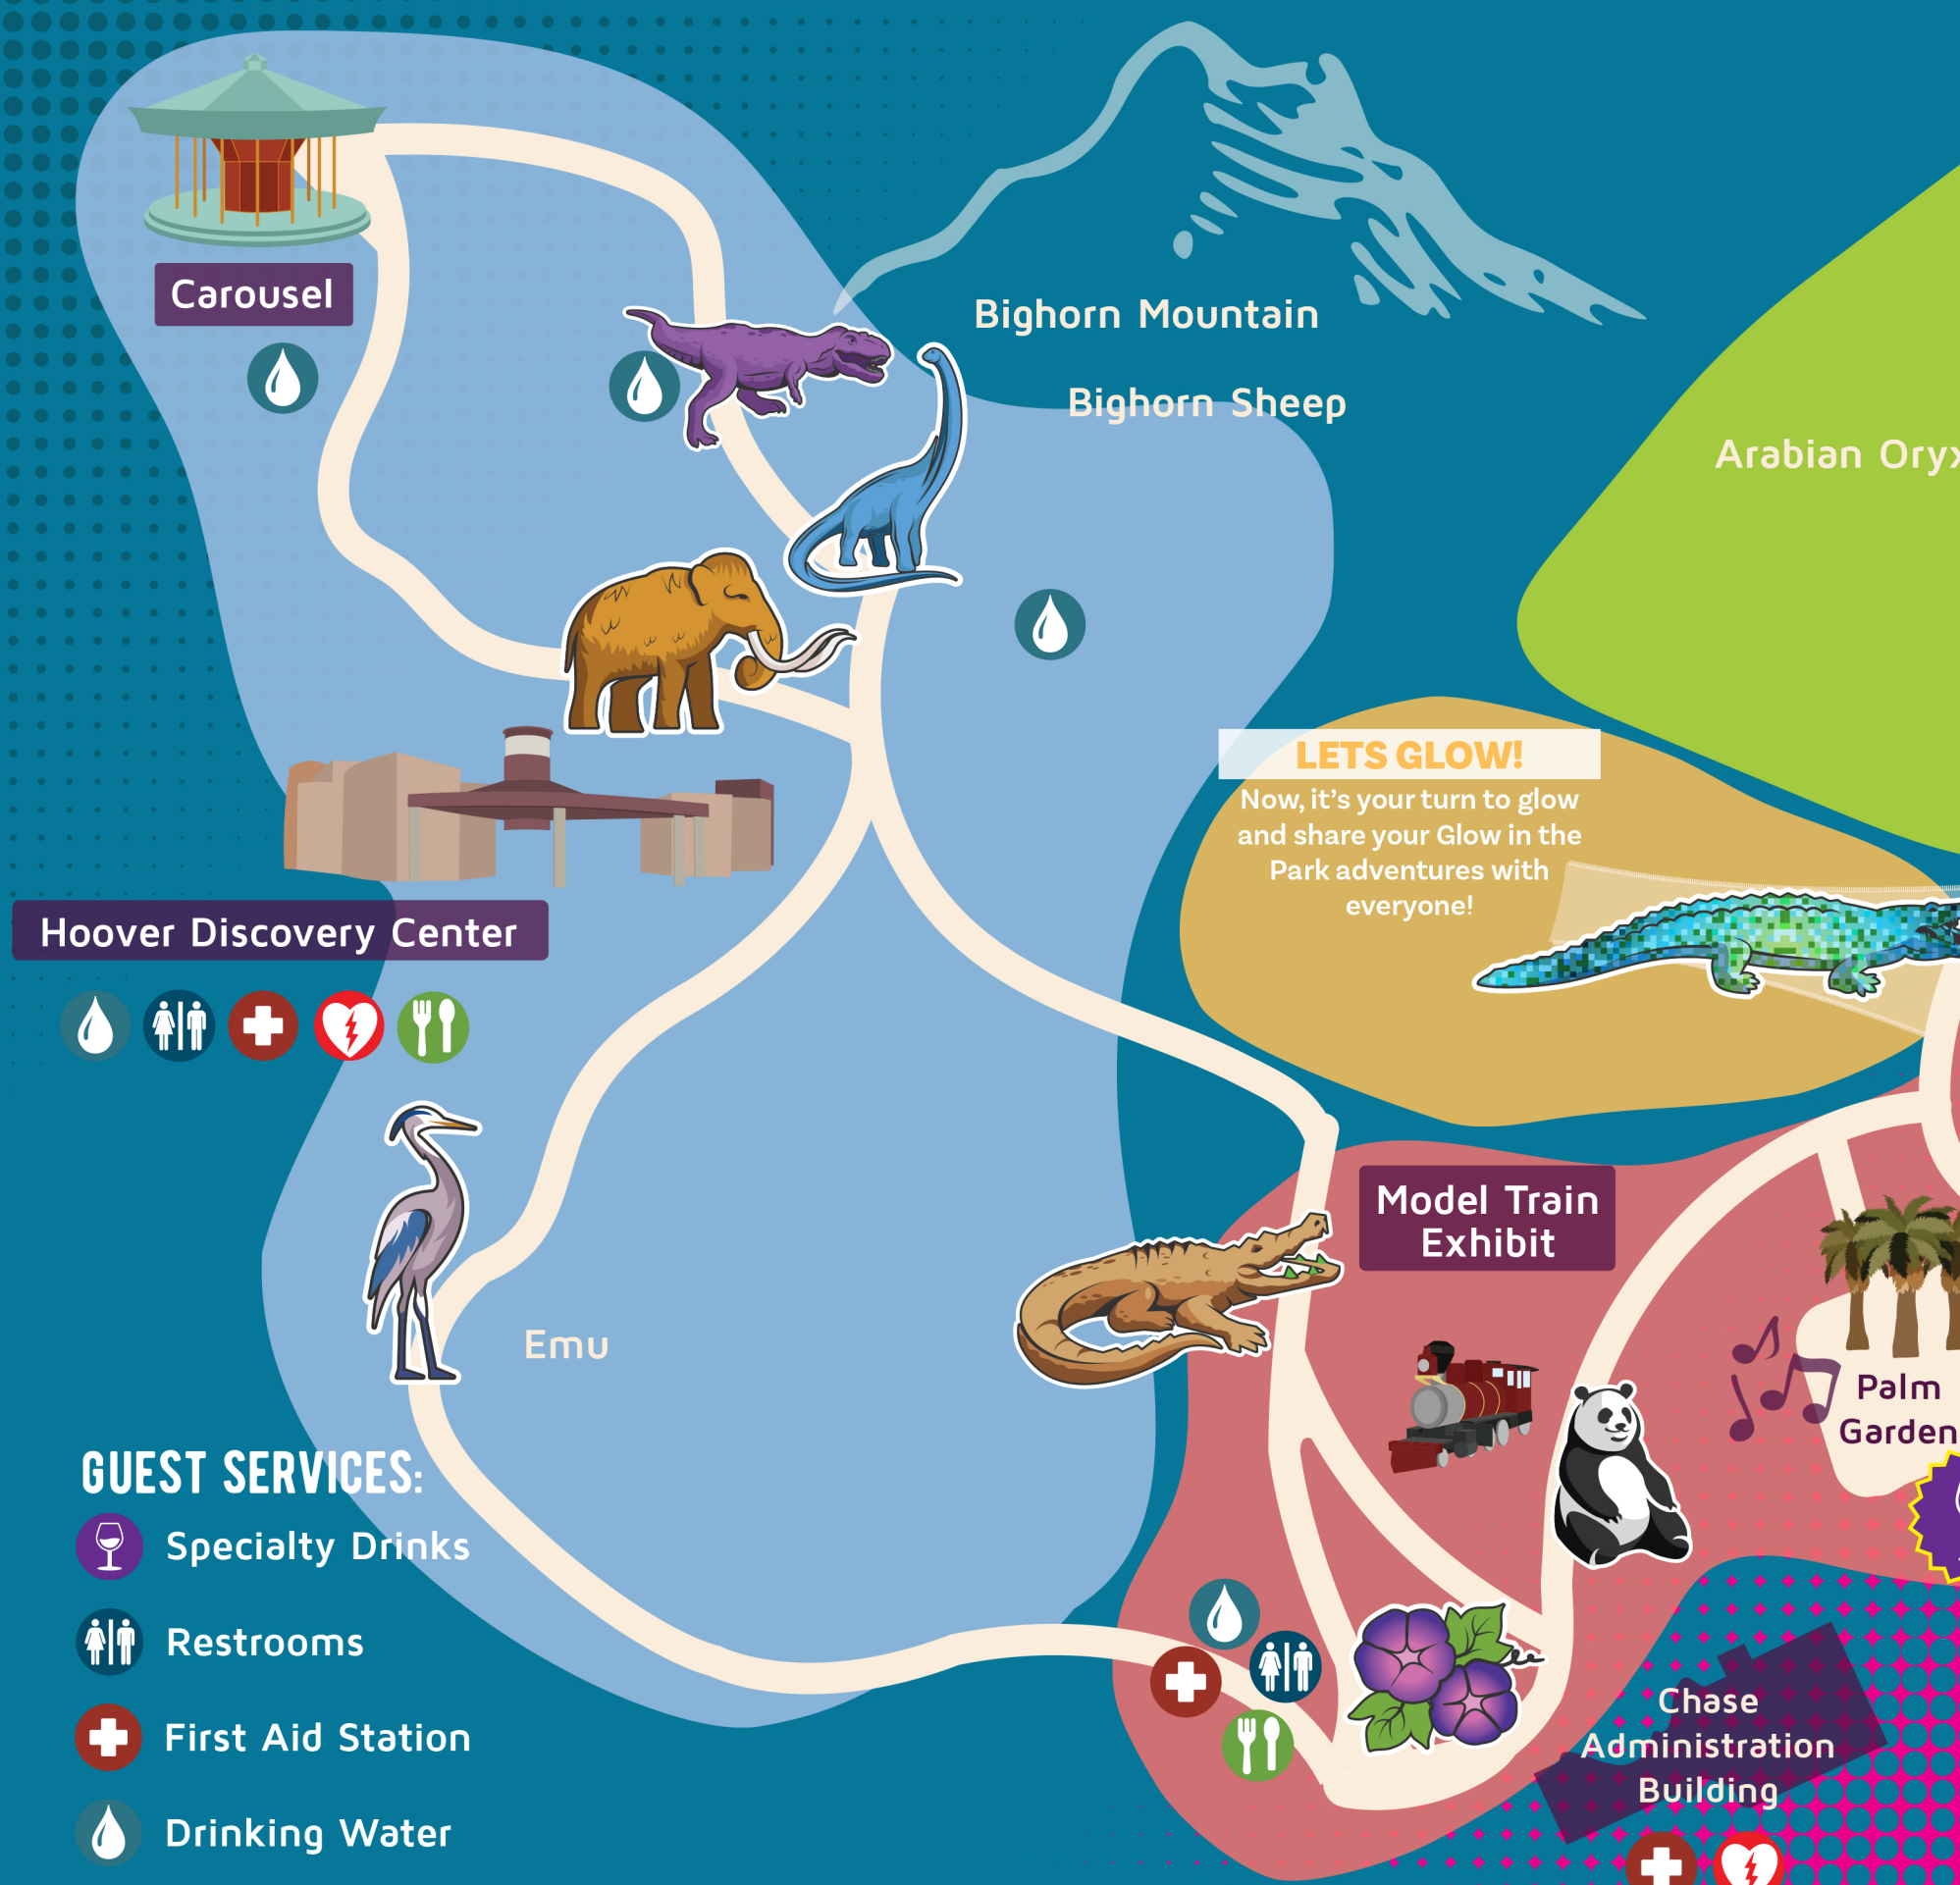

## JOURNEY TO THE PAST

Travel back in time to discover these creatures from the past, including dinosaurs, ancient elephants, and more!

**LET'S GLOW!**  
Now, it's your turn to glow and share your Glow in the Park adventures with everyone!

## ADVENTURES THROUGH ASIA

Lanterns are a longstanding Asian tradition; many designs and themes have rich symbolism and deep history.

**MAIN ENTRANCE/EXIT**

SCAN FOR MAP

Hoover Discovery Center

Carousel

Emu

Bighorn Mountain  
Bighorn Sheep

Model Train Exhibit

Palm Garden

Rhino Savanna:  
Black Rhinoceros, Waterbuck,  
and Springbok

Giraffe Savanna:  
Giraffe, Greater Kudu,  
and Ostrich

Village WaTuTu

Cheetah

African Painted Dog

Arabian Oryx

Meerkat

Addra Gazelle