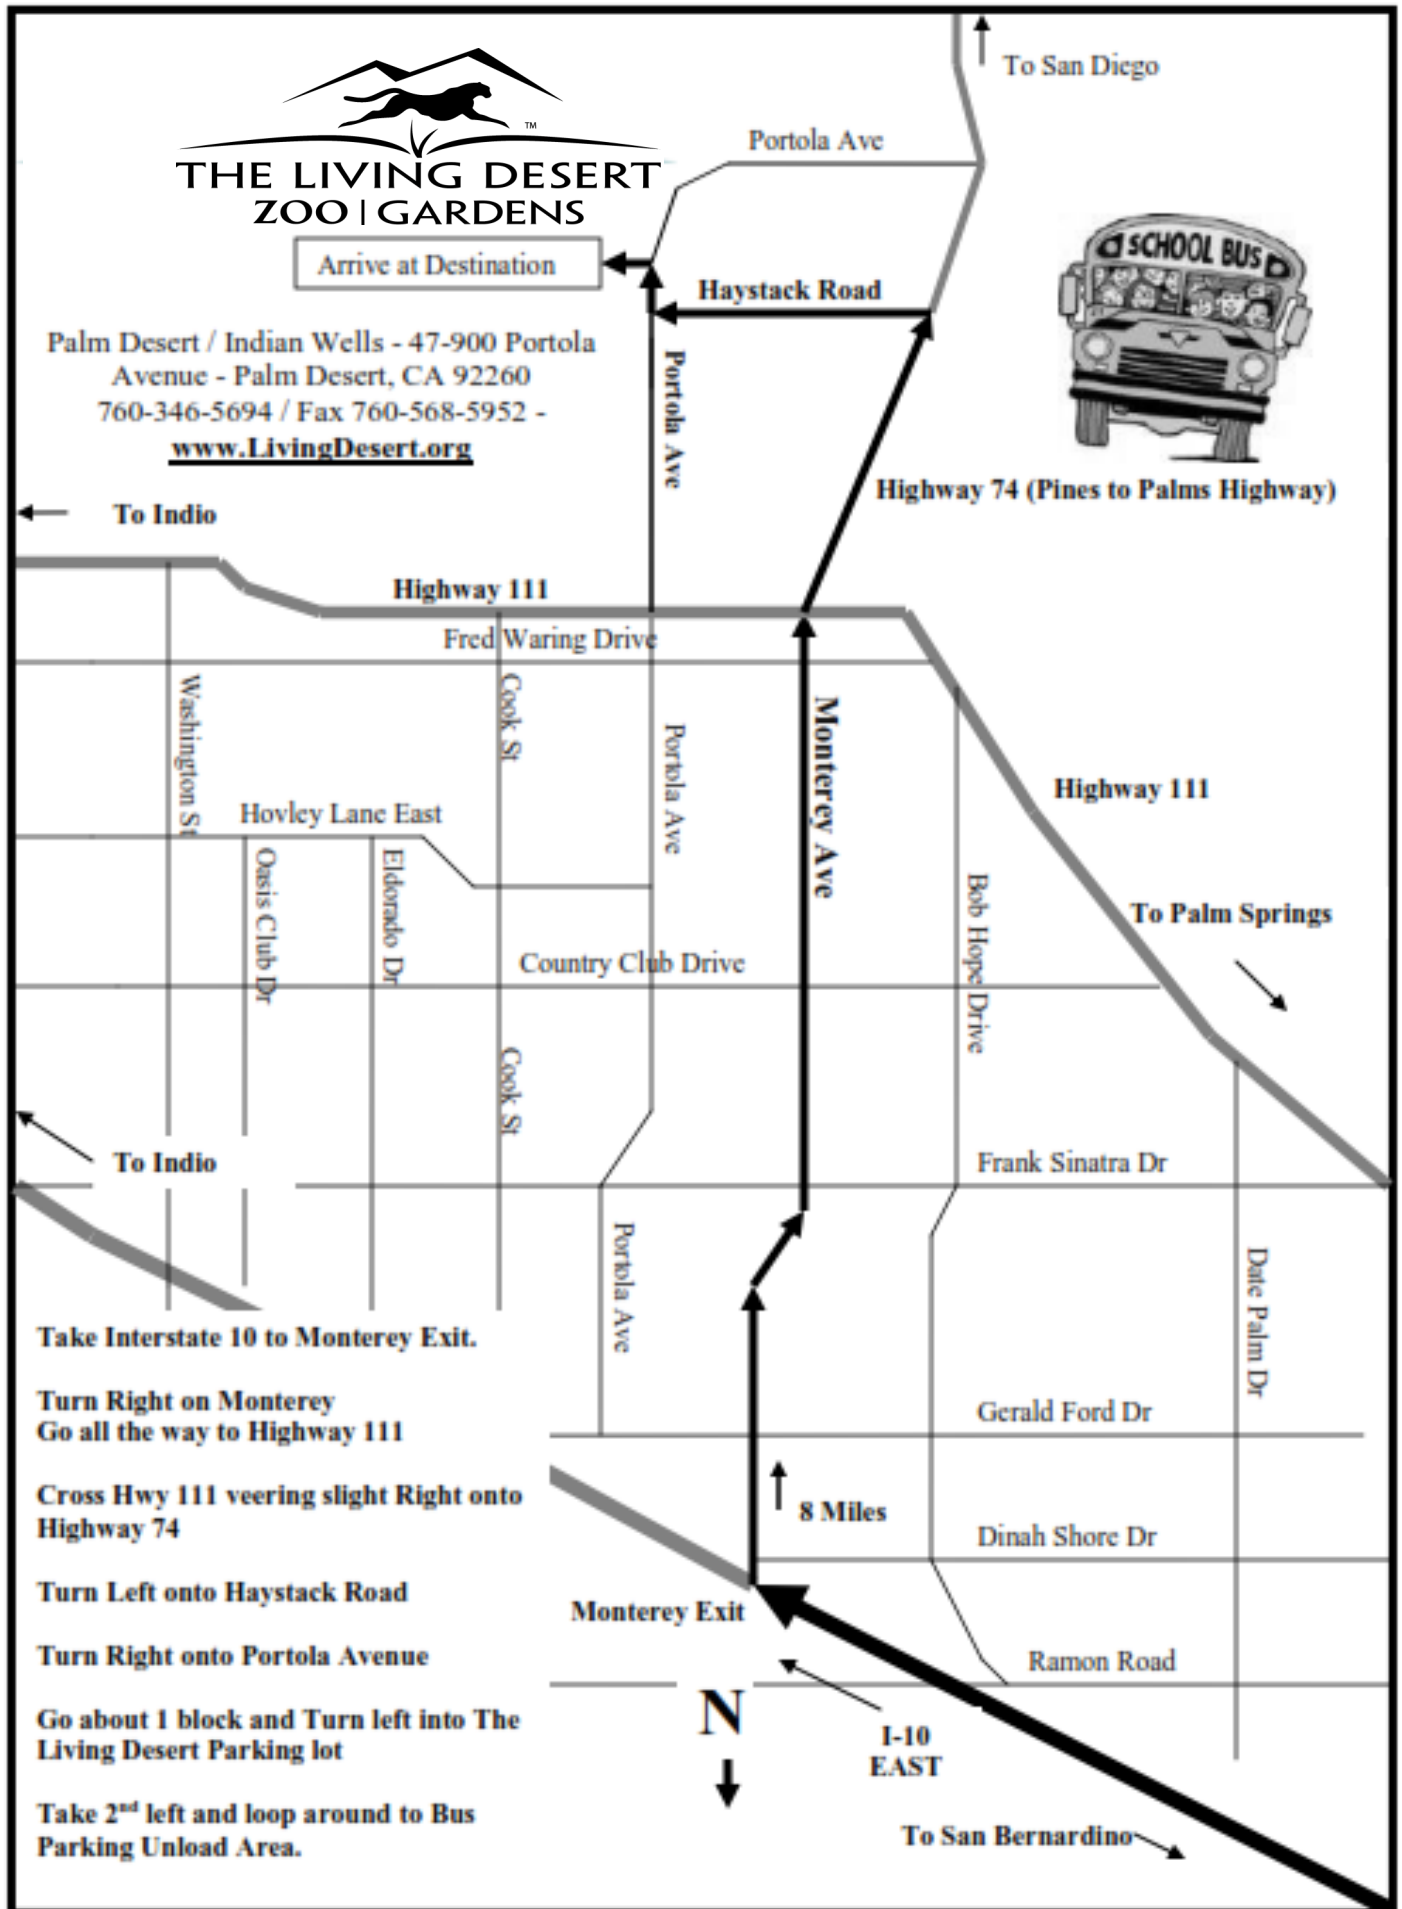

The Living Desert Road Map

Arrive at Destination

Palm Desert / Indian Wells - 47-900 Portola Avenue - Palm Desert, CA 92260
760-346-5694 / Fax 760-568-5952 -
www.LivingDesert.org

Take Interstate 10 to Monterey Exit.

Turn Right on Monterey
Go all the way to Highway 111

Cross Hwy 111 veering slight Right onto
Highway 74

Turn Left onto Haystack Road

Turn Right onto Portola Avenue

Go about 1 block and Turn left into The
Living Desert Parking lot

Take 2nd left and loop around to Bus
Parking Unload Area.

I-10
EAST

To San Bernardino